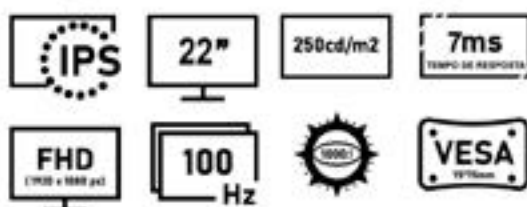

POUPE
40%

95,00€
Unid.

MAIS DE
25%

TV LED HD 32"
E-SMART
MID32/3219
~~169,00€~~/Unid.

119,00€
Unid.

MONITOR
SILVER GALAXY
22" 412937
~~119,99€~~/Unid.

MAIS DE
40%

69,99€
Unid.